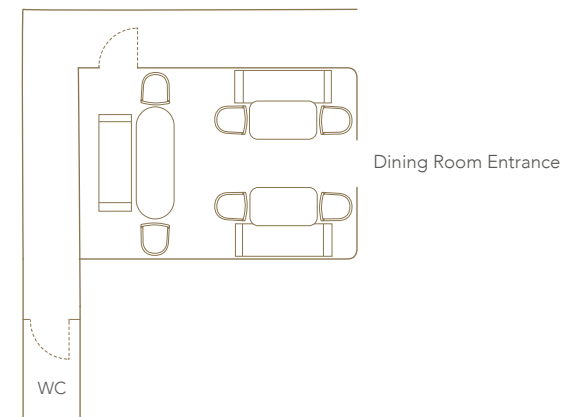

THE OPERA

Semi-private dining, set right in the heart of Club Chinois. Seating up to 18 guests, The Opera is perfect for those wanting to enjoy the beating soul of the main room but with the intimacy of a private space.

FURTHER DETAILS

- Available Wednesday to Saturday, evening only
- Seats between 14 -18 guests
- When dining in The Opera with 8 or more guests, you will choose from one of our Group Dining Menus starting at £98
- Subject to a minimum spend, please email events@parkchinois.com